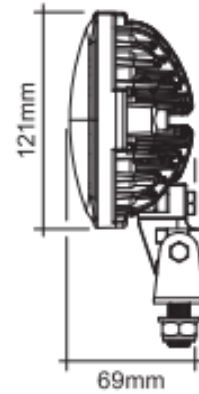

New Product Update & Parts Information

Bulletin	UK	Export	Issued
1465	YES	YES	15/11/2022

VLC6176

Body	Oval
Body Material	Die Cast Aluminium
Colour Temperature	6000K
Dimensions	Width 7.52" (19 CM) X Height 4.40" (11.2 CM) X Depth 2.48" (6.3 CM)
Diode	(8) 5-Watt Cree Diodes
Draw	3.33 Amps @ 12 Volts & 1.66 Amps @ 24 Volts (Watts / Volts = Amps)
Lens	Polycarbonate
Light Pattern	Flood
Lumens Effective	1,800
Lumens Raw	2,880
Mounting	Mount bracket with hollow mounting stud to run power wires through
Replaces	RE331642, RE269637
Volt	10-30 Volt DC
Tractor Applications	Agricultural Tractor: 5R, 7R, 8R, and 9R series Combine Harvester: S, T, W series Crawler Tractor: 8RT, 9RT, and 9RX series Self Propelled Sprayer: R4030, R4038, R4044, R4045, R4060, R4140I, R4150I

New Product Update & Parts Information

Bulletin	UK	Export	Issued
1465	YES	YES	15/11/2022

VLC6178

Body	Oval
Body Material	Die Cast Aluminium
Colour Temperature	6000K
Dimensions	Width 4.41" (11.2 CM) X Height 4.80" (12.2 CM) X Depth 2.72" (6.9 CM)
Diode	(8) 5-Watt Cree Diodes
Draw	3.33 Amps @ 12 Volts & 1.66 Amps @ 24 Volts (Watts / Volts = Amps)
Lens	Polycarbonate
Light Pattern	Flood
Lumens Effective	2,850
Lumens Raw	3,200
Mount	Regular & Side mount capability
Mounting	Mount bracket with hollow mounting stud to run power wires through
Replaces	RE575338
Volt	10-30 Volt DC
Tractor Applications	Agricultural Tractor: 7R series