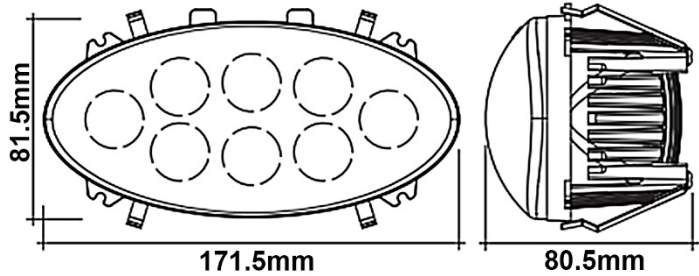

New Product Update & Parts Information

*****

Bulletin	UK	Export	Issued
1465	YES	YES	15/11/2022

VLC6175

- Operating Temperature: -40 ~ 140 Fahrenheit / -40 ~ 60 Celsius

Body	Oval
Body Material	Die Cast Aluminium
Colour Temperature	6000K
Dimensions	6.8" (17.2cm) Width X 3.2" (8.2cm) Height X 3.2" (8.2cm) Depth
Diode	(8) 5-Watt Cree Diodes
Draw	3.33 Amps @ 12 Volts & 1.66 Amps @ 24 Volts (Watts / Volts = Amps)
Includes	Built in premium EMC noise suppression filter
Lens	Polycarbonate
Light Pattern	Flood
Lumens Effective	3,350
Lumens Raw	4,200
Replaces	RE269637, 47430979, 47430977
Volt	10-30 Volt DC
Tractor Applications	Agricultural Tractor Series: 5R, 7R, 8R, and 9R Crawler Tractor: 8RT, 9RT, and 9RX Self Propelled Sprayer Series: R4030, R4038, R4044, R4045, R4060, R4140I, R4150I