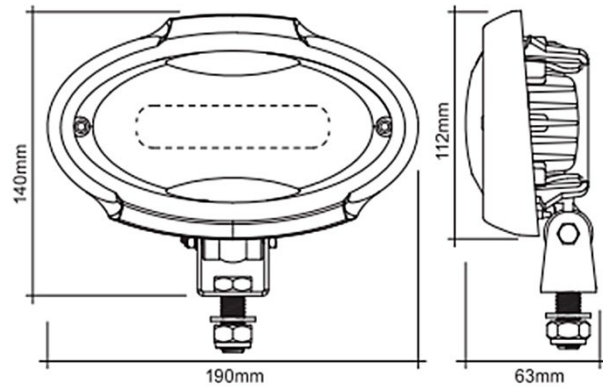

New Product Update & Parts Information

Bulletin	UK	Export	Issued
1465	YES	YES	15/11/2022

VLC6176

Body	Oval
Body Material	Die Cast Aluminium
Colour Temperature	6000K
Dimensions	Width 7.52" (19 CM) X Height 4.40" (11.2 CM) X Depth 2.48" (6.3 CM)
Diode	(8) 5-Watt Cree Diodes
Draw	3.33 Amps @ 12 Volts & 1.66 Amps @ 24 Volts (Watts / Volts = Amps)
Lens	Polycarbonate
Light Pattern	Flood
Lumens Effective	1,800
Lumens Raw	2,880
Mounting	Mount bracket with hollow mounting stud to run power wires through
Replaces	RE331642, RE269637
Volt	10-30 Volt DC
Tractor Applications	Agricultural Tractor: 5R, 7R, 8R, and 9R series Combine Harvester: S, T, W series Crawler Tractor: 8RT, 9RT, and 9RX series Self Propelled Sprayer: R4030, R4038, R4044, R4045, R4060, R4140I, R4150I

New Product Update & Parts Information

Bulletin	UK	Export	Issued
1465	YES	YES	15/11/2022

VLC6178

Body	Oval
Body Material	Die Cast Aluminium
Colour Temperature	6000K
Dimensions	Width 4.41" (11.2 CM) X Height 4.80" (12.2 CM) X Depth 2.72" (6.9 CM)
Diode	(8) 5-Watt Cree Diodes
Draw	3.33 Amps @ 12 Volts & 1.66 Amps @ 24 Volts (Watts / Volts = Amps)
Lens	Polycarbonate
Light Pattern	Flood
Lumens Effective	2,850
Lumens Raw	3,200
Mount	Regular & Side mount capability
Mounting	Mount bracket with hollow mounting stud to run power wires through
Replaces	RE575338
Volt	10-30 Volt DC
Tractor Applications	Agricultural Tractor: 7R series