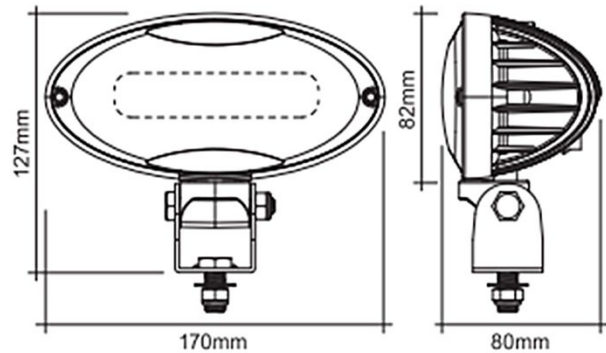

Body	Oval
Body Material	Die Cast Aluminium
Colour Temperature	6000K
Diode	(4) 10-Watt Cree Diodes
Draw	3.3 Amps @ 12 Volts & 1.6 Amps @ 24 Volts (Watts / Volts = Amps)
Includes	Built in premium EMC noise suppression filter
Lens	Polycarbonate
Light Pattern	Flood
Lumens Effective	3,300
Lumens Raw	4,000
Replaces	RE567623, RE219708, AL205375, AL202743, AL202742, AL175529, AL175528, AL174341, AL150478
Volt	10-30 Volt DC

New Product Update & Parts Information

Bulletin	UK	Export	Issued
1465	YES	YES	15/11/2022

VLC6173

Body	Oval
Body Material	Die Cast Aluminium
Colour Temperature	6000K
Dimensions	Width 6.69" (17 CM) X Height 3.22" (8.2 CM) X Depth 3.11" (7.9 CM)
Diode	(8) 5-Watt Cree Diodes
Draw	3.33 Amps @ 12 Volts & 1.66 Amps @ 24 Volts (Watts / Volts = Amps)
Lens	Polycarbonate
Light Pattern	Flood
Lumens Effective	1,780
Lumens Raw	2,400
Mounting	Mount bracket with hollow mounting stud to run power wires through
Replaces	RE269638, RE269640
Volt	10-30 Volt DC
Tractor Applications	Agricultural Tractor: 5M, 5R, 6M, 6E, 6J, 6R, 7J, 7R, 8R, and 9R series Crawler Tractor: 8RT, 9RX, and 9RT series Self Propelled Sprayer: R4023, R4038, R4044, R4045, R4060, R4140I, and R4150I series

New Product Update & Parts Information

Bulletin	UK	Export	Issued
1465	YES	YES	15/11/2022

VLC6178

Body	Oval
Body Material	Die Cast Aluminium
Colour Temperature	6000K
Dimensions	Width 4.41" (11.2 CM) X Height 4.80" (12.2 CM) X Depth 2.72" (6.9 CM)
Diode	(8) 5-Watt Cree Diodes
Draw	3.33 Amps @ 12 Volts & 1.66 Amps @ 24 Volts (Watts / Volts = Amps)
Lens	Polycarbonate
Light Pattern	Flood
Lumens Effective	2,850
Lumens Raw	3,200
Mount	Regular & Side mount capability
Mounting	Mount bracket with hollow mounting stud to run power wires through
Replaces	RE575338
Volt	10-30 Volt DC
Tractor Applications	Agricultural Tractor: 7R series