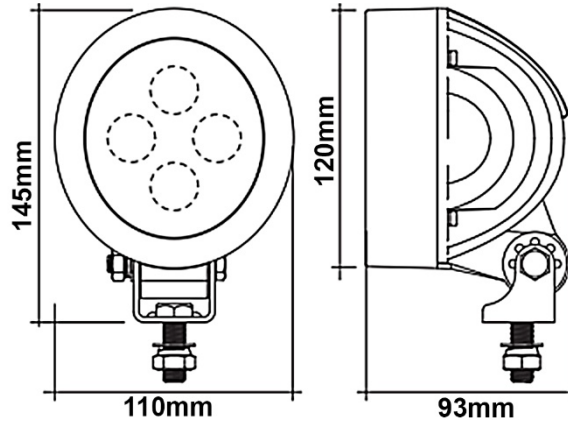

New Product Update & Parts Information

*****

Bulletin	UK	Export	Issued
1465	YES	YES	15/11/2022

VLC6172

- Replacement For the Left Hand And Right Hand Work Light On Top Of The Cab, Front Or Rear
- Operating Temperature: -40 ~ 140 Fahrenheit / -40 ~ 60 Celsius

Body	Oval
Body Material	Die Cast Aluminium
Colour Temperature	6000K
Diode	(4) 10-Watt Cree Diodes
Draw	3.3 Amps @ 12 Volts & 1.6 Amps @ 24 Volts (Watts / Volts = Amps)
Includes	Built in premium EMC noise suppression filter
Lens	Polycarbonate
Light Pattern	Flood
Lumens Effective	3,300
Lumens Raw	4,000
Replaces	RE567623, RE219708, AL205375, AL202743, AL202742, AL175529, AL175528, AL174341, AL150478
Volt	10-30 Volt DC

Tractor Applications **Agricultural Tractors:** 5E, 5EN, 5M, 5R, 5RN, 5025, 6MC, 6RC, 6D, 6E, 6J, 6M & 6020
Combine Harvesters: WTS, C, T, and W series
Self Propelled Sprayers: 4630, 5430I, M4025, R4023, R4040I, and R4050I series