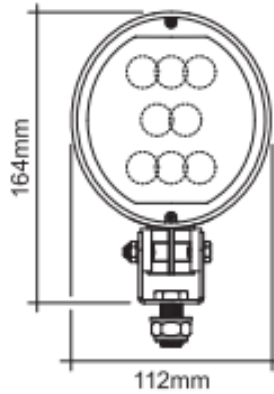

New Product Update & Parts Information

Bulletin	UK	Export	Issued
1465	YES	YES	15/11/2022

VLC6176

Body	Oval
Body Material	Die Cast Aluminium
Colour Temperature	6000K
Dimensions	Width 7.52" (19 CM) X Height 4.40" (11.2 CM) X Depth 2.48" (6.3 CM)
Diode	(8) 5-Watt Cree Diodes
Draw	3.33 Amps @ 12 Volts & 1.66 Amps @ 24 Volts (Watts / Volts = Amps)
Lens	Polycarbonate
Light Pattern	Flood
Lumens Effective	1,800
Lumens Raw	2,880
Mounting	Mount bracket with hollow mounting stud to run power wires through
Replaces	RE331642, RE269637
Volt	10-30 Volt DC
Tractor Applications	Agricultural Tractor: 5R, 7R, 8R, and 9R series Combine Harvester: S, T, W series Crawler Tractor: 8RT, 9RT, and 9RX series Self Propelled Sprayer: R4030, R4038, R4044, R4045, R4060, R4140I, R4150I

New Product Update & Parts Information

Bulletin	UK	Export	Issued
1465	YES	YES	15/11/2022

VLC6178

Body	Oval
Body Material	Die Cast Aluminium
Colour Temperature	6000K
Dimensions	Width 4.41" (11.2 CM) X Height 4.80" (12.2 CM) X Depth 2.72" (6.9 CM)
Diode	(8) 5-Watt Cree Diodes
Draw	3.33 Amps @ 12 Volts & 1.66 Amps @ 24 Volts (Watts / Volts = Amps)
Lens	Polycarbonate
Light Pattern	Flood
Lumens Effective	2,850
Lumens Raw	3,200
Mount	Regular & Side mount capability
Mounting	Mount bracket with hollow mounting stud to run power wires through
Replaces	RE575338
Volt	10-30 Volt DC
Tractor Applications	Agricultural Tractor: 7R series