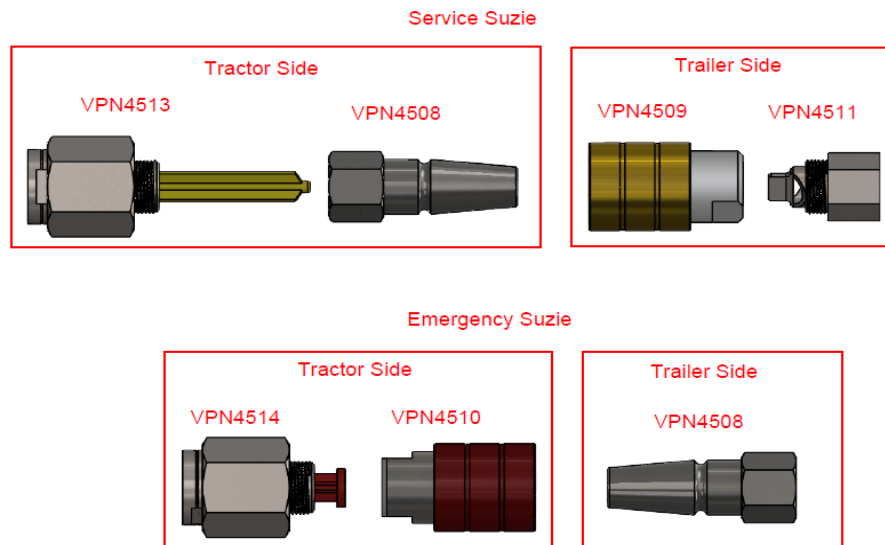

New Product Update and Parts Information

New Air Brake Hoses, Couplings & Valves

Bulletin	UK	Export	Issued
1417	Yes	Yes	01/10/2019

New Vapormatic Agricultural Trailer Air Brake Hoses, Couplings & Valves

Vapormatic is pleased to announce a new range of brake hoses, along with matching coupling and valve fittings for a Suzie assembly.

The diagram below illustrates how the parts fit on both the tractor and trailer side.

The Thrust Washers and Sealing Washer (*part numbers VPN4500, VPN4522 & VPN4519*) are used to prevent leaks in the various coupled sections on a Suzie assembly.

Couplings & Valves

[VPN4509](#)

[VPN4513](#)

[VPN4515](#)

[VPN4518](#)

Part Number	Item	Description
VPN4509	C Type Female Coupling, M22	M22 trailer C type coupling – Female. Used with VPN4511 on trailer side.
VPN4510	C Type Female Coupling, M22	M22 Trailer C type Coupling – Female red special. Used with VPN4514 when on tractor side.
VPN4508	C Type Male Coupling, M22	M22 Trailer C Type Coupling – Male. Used with VPN4513 when on tractor side or on its own on trailer side.
VPN4512	Coupling, M22	Auxiliary Coupling.
VPN4511	C Type Valve Lifter, M22	M22 Trailer C Type Valve Lifter. Used with VPN4509 when on trailer side.
VPN4513	C Type Self Sealing Valve, M22	M22 Tractor C Type Self Sealing Valve Service – Red Insert – Male. Used with VPN4508 when on tractor side.
VPN4514	C Type Self Sealing Valve, M22	M22 Tractor C Type Self Sealing Valve Service. Yellow Insert. Used with VPN4510 when on tractor side.
VPN4517	Palm Coupling, M22	M22 Trailer Palm Coupling – Service.
VPN4518	Palm Coupling, M22	M22 Trailer Palm Coupling – Emergency.
VPN4515	In-line Filter Valve, M22	M22 Flexequip Type Inline Filter.
VPN4500	Thrust Washer & O Ring Kit, 16mm	5 Thrust Washers and 5 O rings – 16mm.
VPN4522	Thrust Washer & O Ring Kit, 22mm	5 Thrust Washers and 5 O rings – 22mm.
VPN4519	Sealing Washer, M16	5 Sealing Washers.