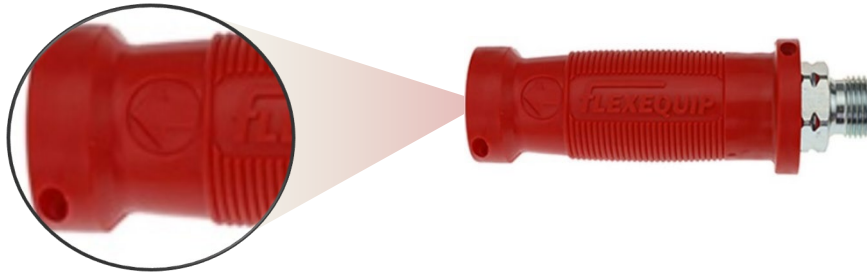

Each handle is sold individually allowing customers flexibility to choose their own combinations. Available in five colours red, blue, yellow, green and black each colour handle is offers two choices of flow direction arrow which is marked on the grip.

The grip handle consists the coloured plastic grip, 1/2" BSP Female to male adaptor used to hold the handle in place and four screws to join the plastic grip halves. A colour cable tie of the same colour is included to identify the corresponding coupler on a machine.

HYDRAULIC HOSE GRIP HANDLES COLOUR RANGE

VFJ5011	Out of machine/ Pressure	Red		Red	In to machine/ Return	VFJ5016
VFJ5012	Out of machine/ Pressure	Blue		Blue	In to machine/ Return	VFJ5017
VFJ5013	Out of machine/ Pressure	Yellow		Yellow	In to machine/ Return	VFJ5018
VFJ5014	Out of machine/ Pressure	Green		Green	In to machine/ Return	VFJ5019
VFJ5015	Out of machine/ Pressure	Black		Black	In to machine/ Return	VFJ5033

Bulletin	UK	Export	Issued
1448	YES	YES	28/03/2022

Figure 1 Flow direction arrow = Out of machine / Pressure

Figure 2 Flow direction arrow = In to machine / Return

Figure 3 Exploded view of assembly

All Vapormatic quality replacement parts carry an industry leading **12 month parts and labour warranty**. For further information on specific items please visit www.vapormatic.com