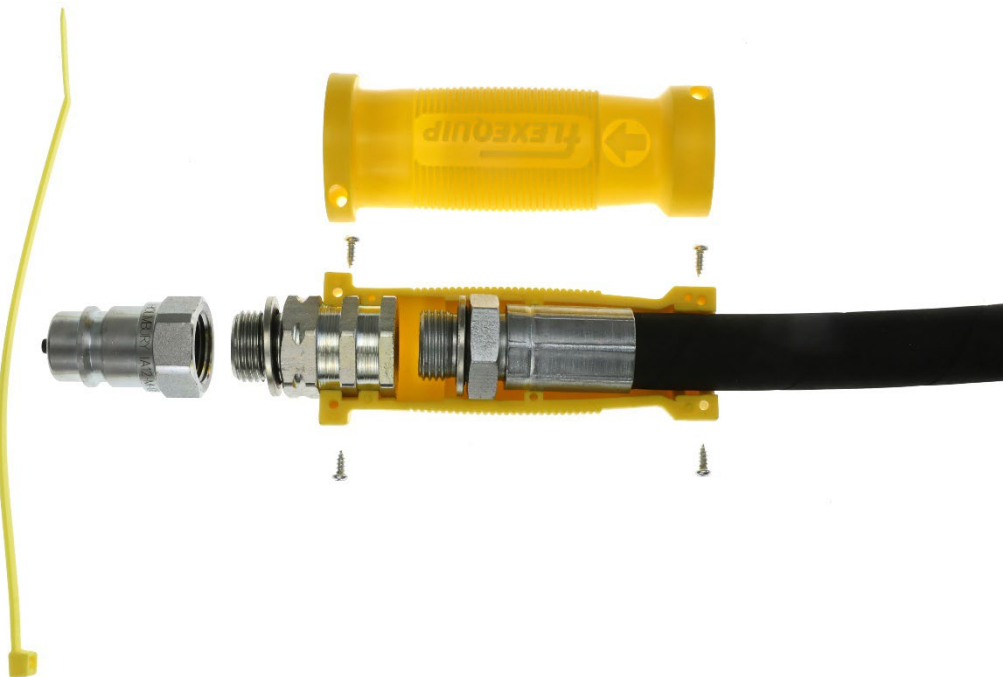

Each handle is sold individually allowing customers flexibility to choose their own combinations. Available in five colours red, blue, yellow, green and black each colour handle is offers two choices of flow direction arrow which is marked on the grip.

The grip handle consists the coloured plastic grip, 1/2" BSP Female to male adaptor used to hold the handle in place and four screws to join the plastic grip halves. A colour cable tie of the same colour is included to identify the corresponding coupler on a machine.

HYDRAULIC HOSE GRIP HANDLES COLOUR RANGE

VFJ5011	Out of machine/ Pressure	Red		Red	In to machine/ Return	VFJ5016
VFJ5012	Out of machine/ Pressure	Blue		Blue	In to machine/ Return	VFJ5017
VFJ5013	Out of machine/ Pressure	Yellow		Yellow	In to machine/ Return	VFJ5018
VFJ5014	Out of machine/ Pressure	Green		Green	In to machine/ Return	VFJ5019
VFJ5015	Out of machine/ Pressure	Black		Black	In to machine/ Return	VFJ5033

Bulletin	UK	Export	Issued
1448	YES	YES	28/03/2022

Figure 1 Flow direction arrow = Out of machine / Pressure

Figure 2 Flow direction arrow = In to machine / Return

Figure 3 Exploded view of assembly

All Vapormatic quality replacement parts carry an industry leading **12 month parts and labour warranty**. For further information on specific items please visit www.vapormatic.com