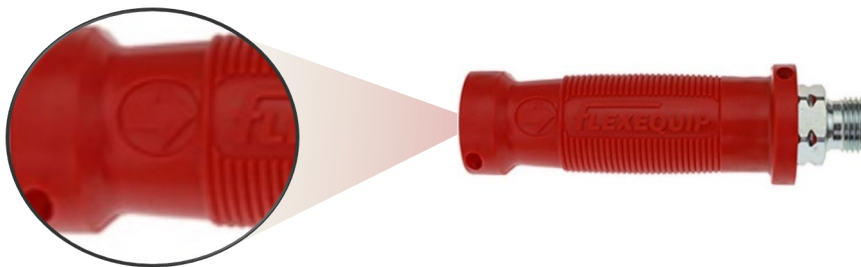

Each handle is sold individually allowing customers flexibility to choose their own combinations. Available in five colours red, blue, yellow, green and black each colour handle is offers two choices of flow direction arrow which is marked on the grip.

The grip handle consists the coloured plastic grip, 1/2" BSP Female to male adaptor used to hold the handle in place and four screws to join the plastic grip halves. A colour cable tie of the same colour is included to identify the corresponding coupler on a machine.

HYDRAULIC HOSE GRIP HANDLES COLOUR RANGE

VFJ5011	Out of machine/ Pressure	Red		Red	In to machine/ Return	VFJ5016
VFJ5012	Out of machine/ Pressure	Blue		Blue	In to machine/ Return	VFJ5017
VFJ5013	Out of machine/ Pressure	Yellow		Yellow	In to machine/ Return	VFJ5018
VFJ5014	Out of machine/ Pressure	Green		Green	In to machine/ Return	VFJ5019
VFJ5015	Out of machine/ Pressure	Black		Black	In to machine/ Return	VFJ5033

Bulletin	UK	Export	Issued
1448	YES	YES	28/03/2022

Figure 1 Flow direction arrow = Out of machine / Pressure

Figure 2 Flow direction arrow = In to machine / Return

Figure 3 Exploded view of assembly

All Vapormatic quality replacement parts carry an industry leading **12 month parts and labour warranty**. For further information on specific items please visit www.vapormatic.com